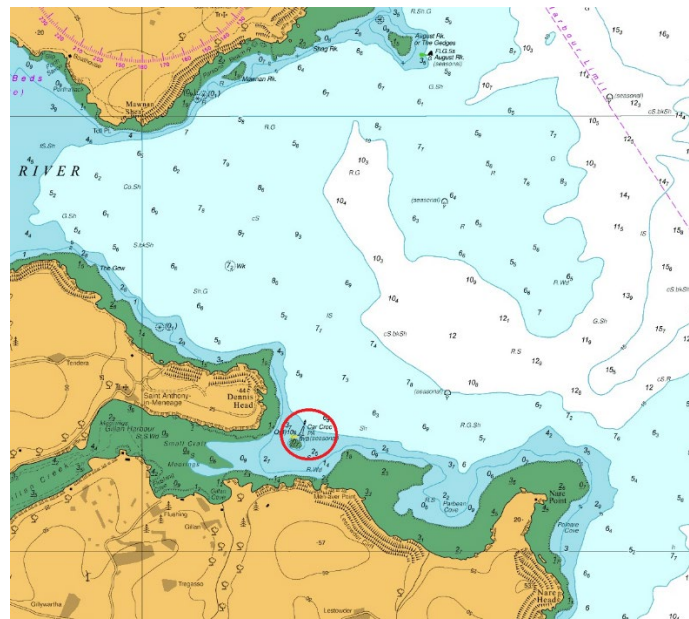

**FALMOUTH  
HARBOUR**

UK's Atlantic gateway.

## PORT NOTICE TO MARINERS

### NO. 4 of 2023

**NOTICE IS HEREBY GIVEN** that:

The Car Croc East Cardinal navigation buoy in the mouth of Gillan Creek, position 50°05.275'N 005°05.436'W is off station.

© Copyright UKHO – Not to be used for navigation