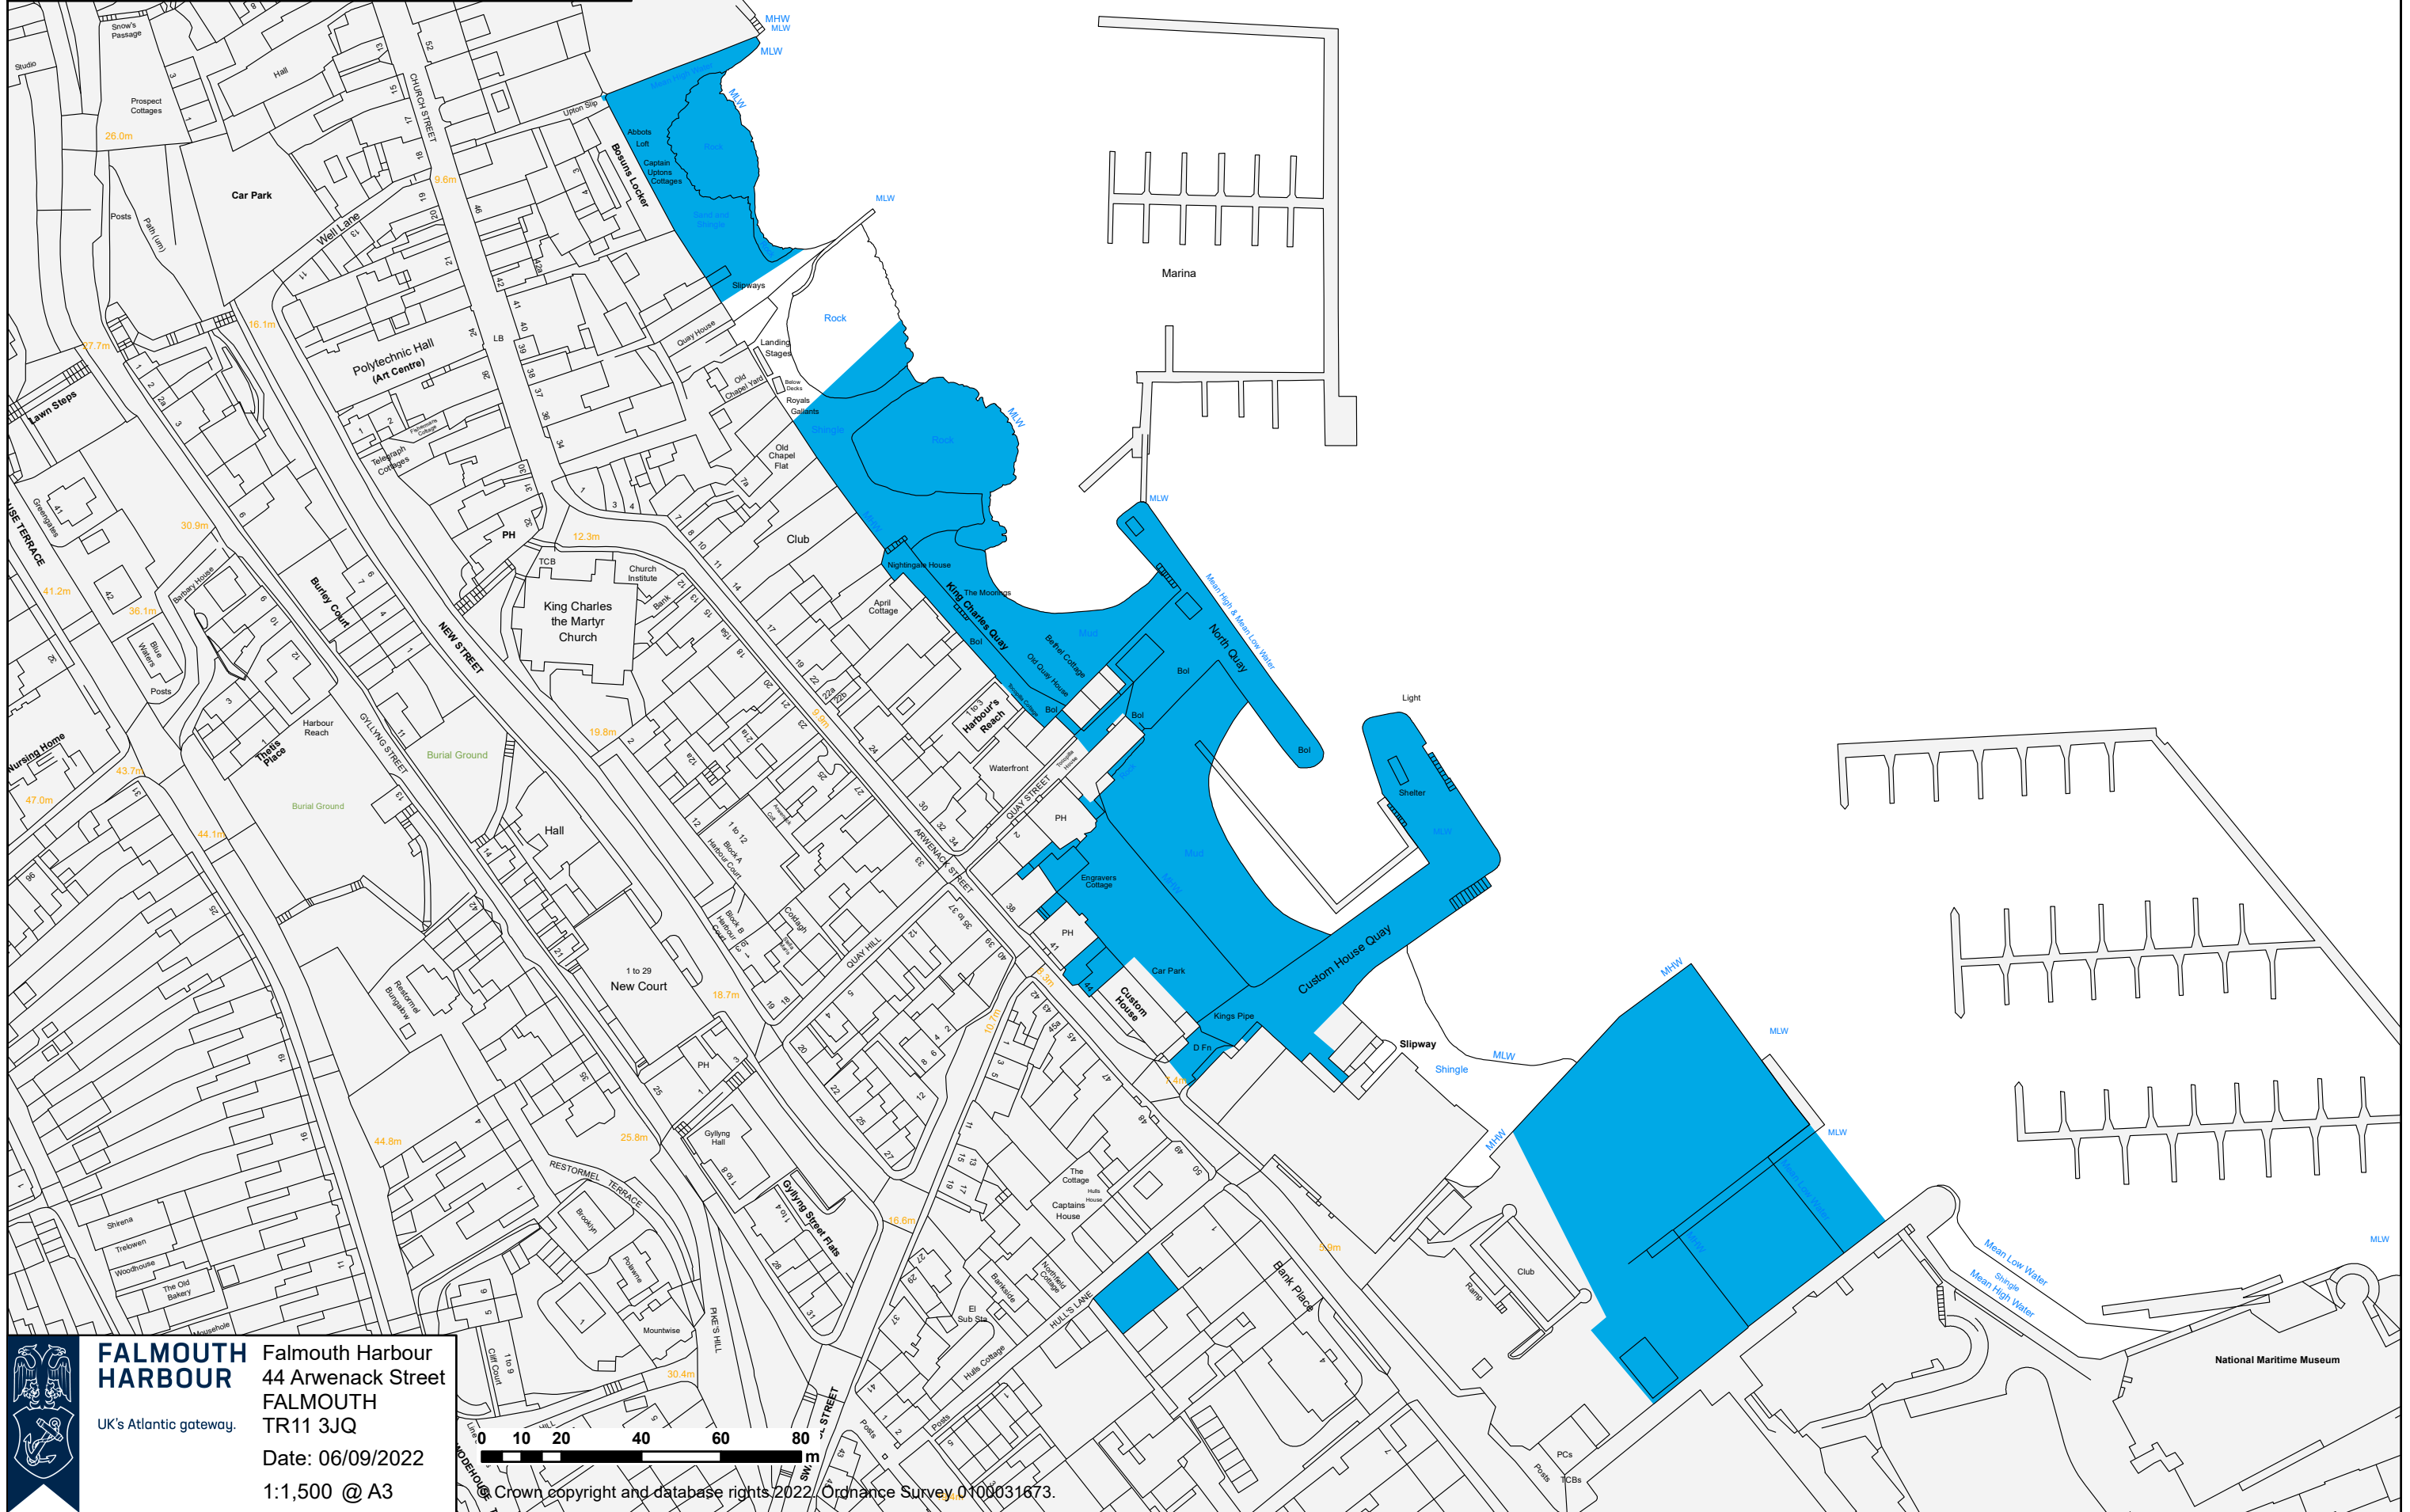

Falmouth Harbour Harbour Revision Order Falmouth Harbour Premises Plan

FALMOUTH HARBOUR
UK's Atlantic gateway.

Falmouth Harbour
44 Arwenack Street
FALMOUTH
TR11 3JQ
Date: 06/09/2022
1:1,500 @ A3

0 10 20 40 60 80 m
Crown copyright and database rights 2022, Ordnance Survey 0100031673.