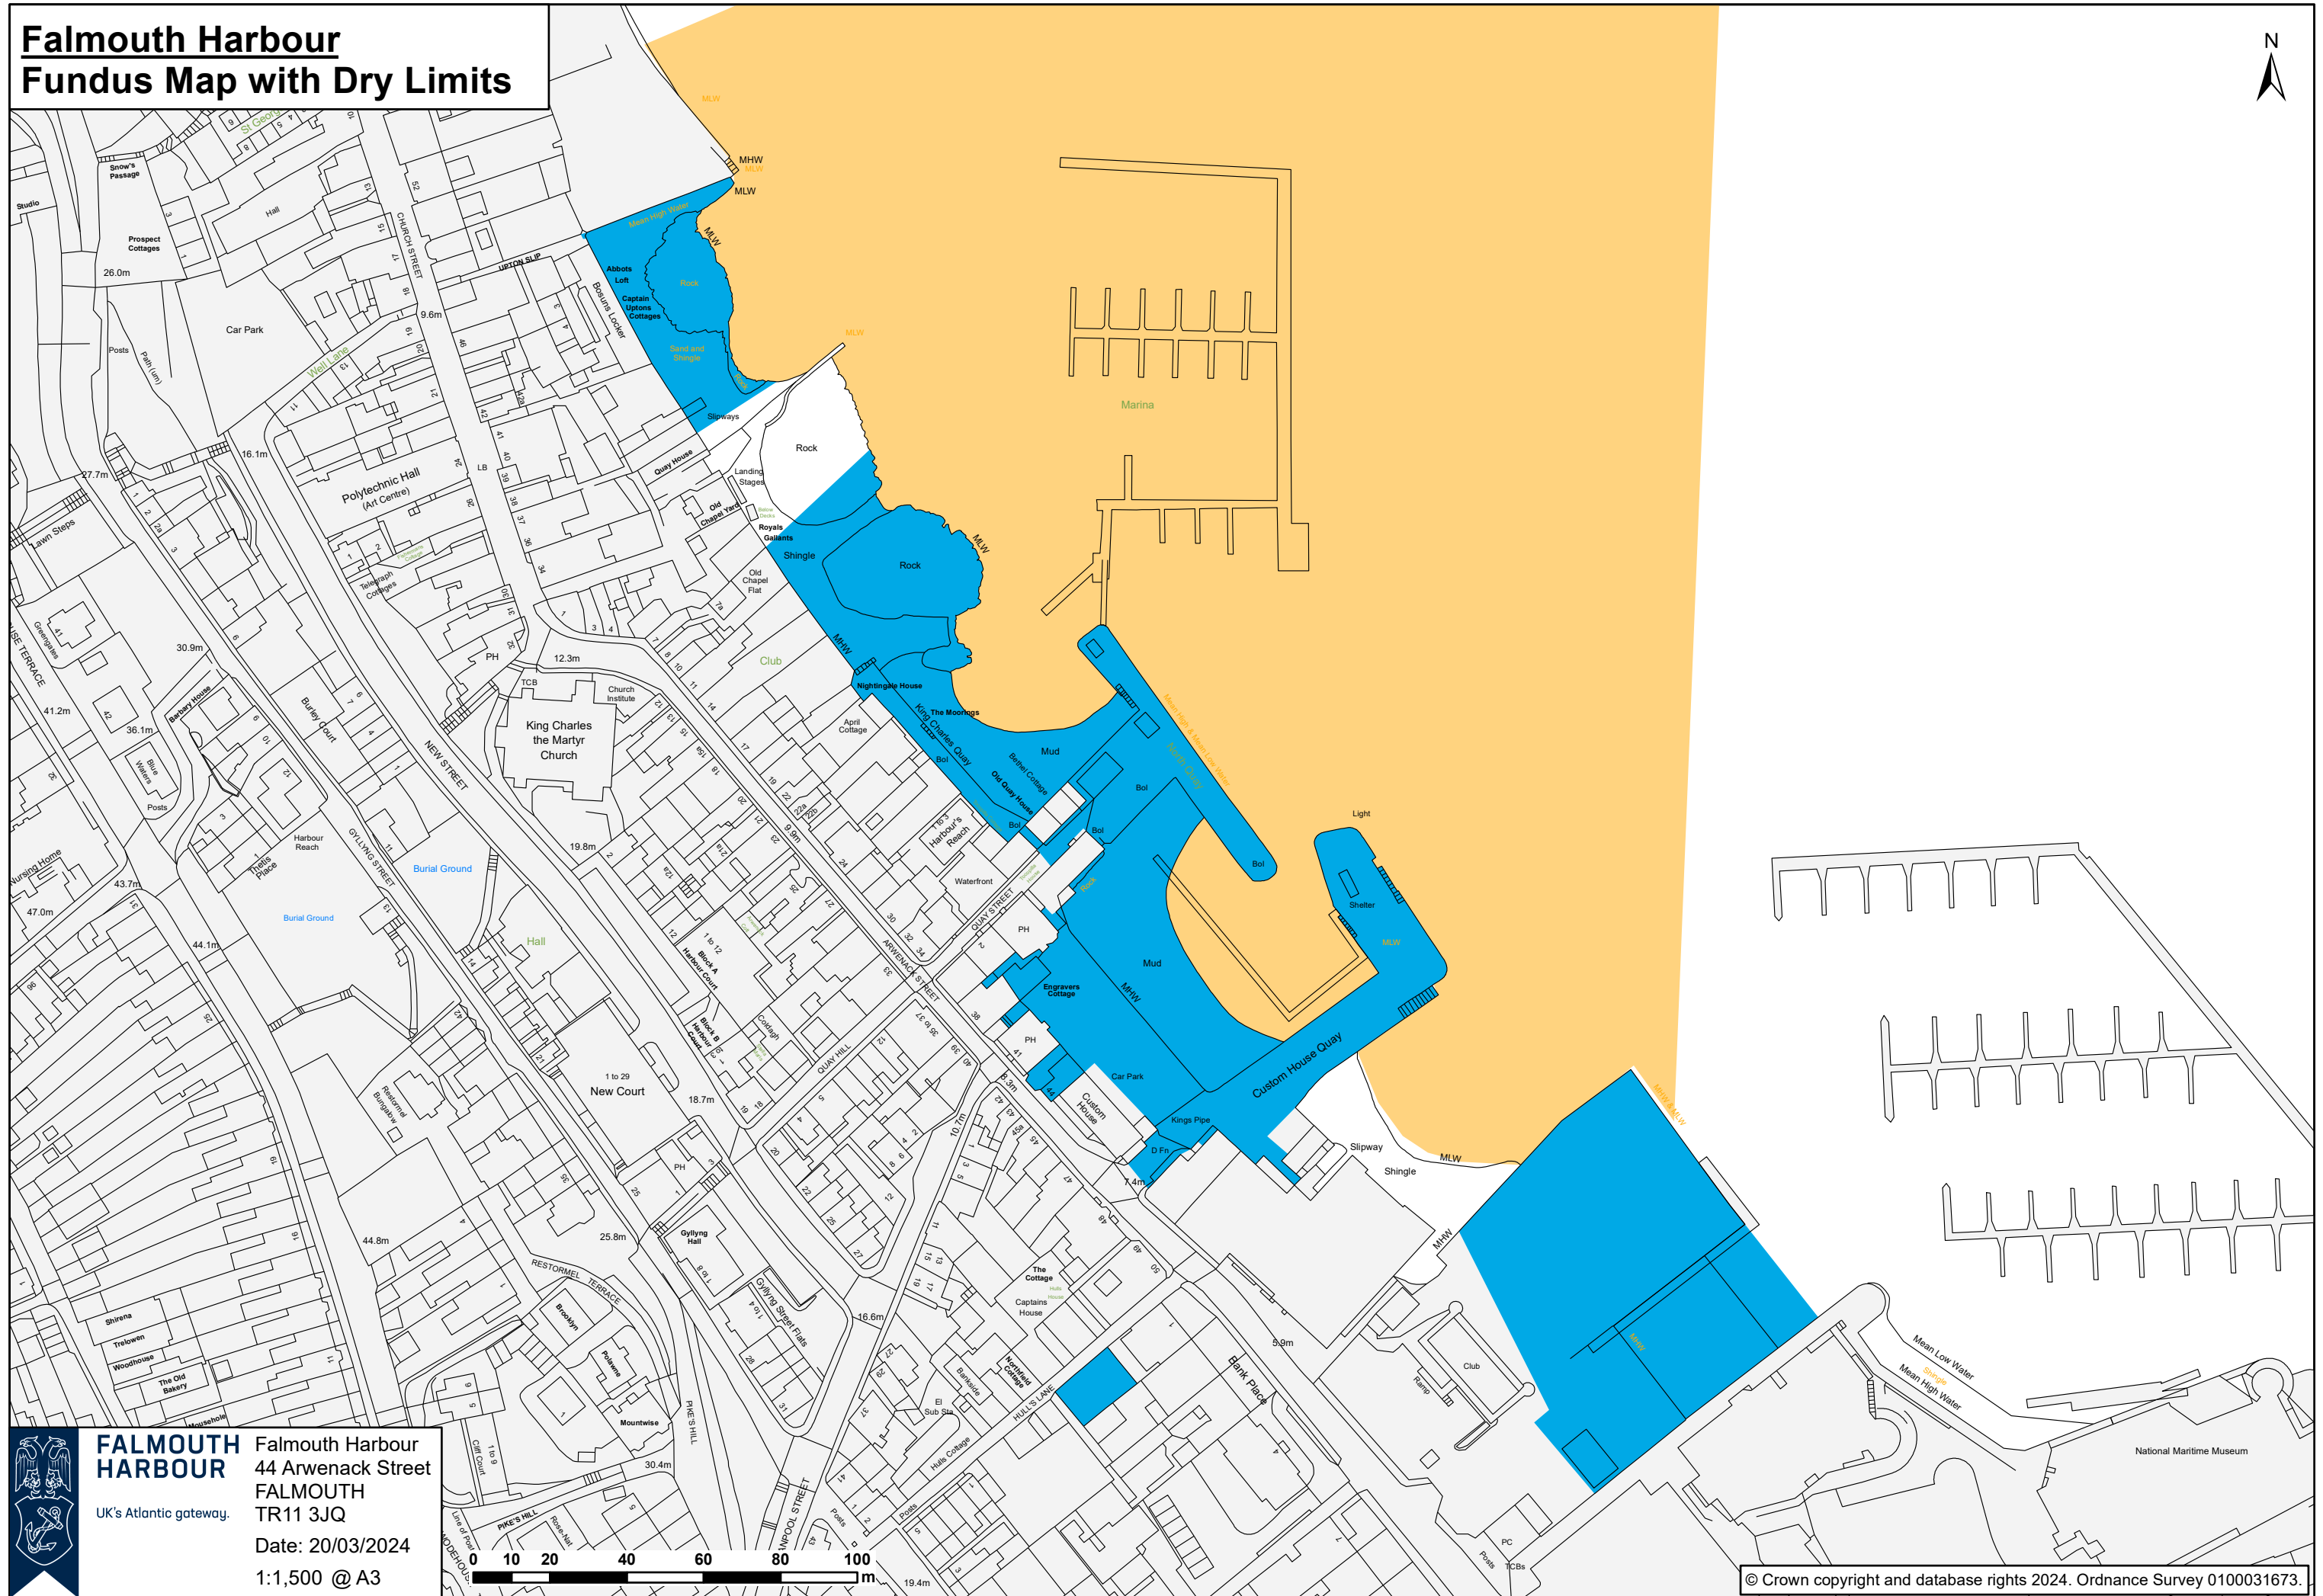

# Falmouth Harbour Fundus Map with Dry Limits

**FALMOUTH HARBOUR**

UK's Atlantic gateway.

Falmouth Harbour  
44 Arwenack Street  
FALMOUTH  
TR11 3JQ

Date: 20/03/2024

1:1,500 @ A3