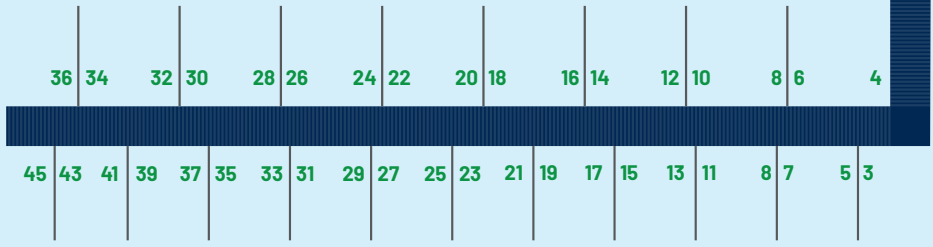

1000 ft
200 m

NORTH QUAY

CUSTOMS HOUSE QUAY

HARBOUR MASTERS OFFICE