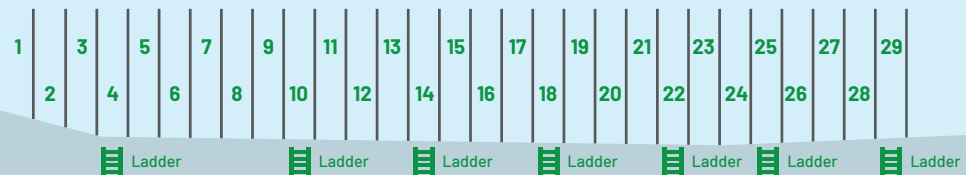

1000 ft
200 m

NORTH QUAY

CUSTOMS HOUSE QUAY

HARBOUR MASTERS OFFICE